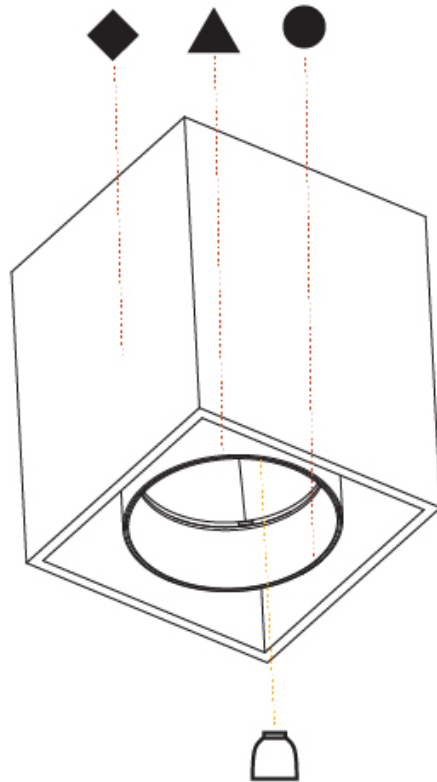

DICE ON SURFACE

A3D106-

PROJECT _____

TYPE _____

SPECIFIER _____

QUANTITY _____

DATE _____

A